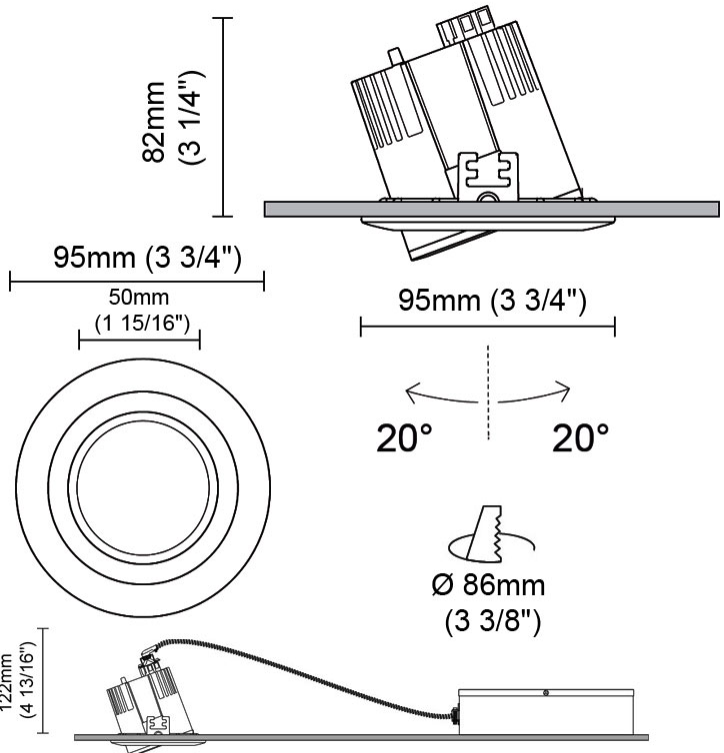

GENERAL

Series: Dixit
Brand: Ivela
Division: Architectural
Mounting Type: Recessed
Mounting Location: Ceiling
Subcategory: Downlight

PHYSICAL

Shape: Round
Diameter (mm): 95
Diameter (in): 3 3/4
Depth (mm): 82
Depth (in): 3 1/4
Min. Recessing Depth (mm): 122
Min. Recessing Depth (in): 4 13/16
Light Distribution: Adjustable / Direct
Weight (kg): 0.4
Weight (lbs): 0.88
Cut-out Measurements: 86mm / 3 3/8

GENERAL

Series: Dixit
 Subseries: Dixit RA17
 Brand: Ivela
 Division: Architectural
 Mounting Type: Recessed
 Mounting Location: Ceiling
 Subcategory: Downlight

PHYSICAL

Shape: Round
 Diameter (mm): 168
 Diameter (in): 6 5/8
 Height (mm): 180
 Height (in): 7 1/16
 Min. Recessing Depth (mm): 180
 Min. Recessing Depth (in): 7 1/16
 Light Distribution: Adjustable / Direct
 Weight (kg): 2
 Weight (lbs): 4.40
 Diffuser: Clear Polycarbonate
 Fixture Finish: MWH
 Fixture Material: Aluminum Die Cast

GENERAL

Series: Dixit
 Subseries: Dixit RA8
 Brand: Ivela
 Division: Architectural
 Mounting Type: Recessed
 Mounting Location: Ceiling
 Subcategory: Downlight

PHYSICAL

Shape: Round
 Diameter (mm): 95
 Diameter (in): 3 3/4
 Height (mm): 82
 Height (in): 3 1/4
 Min. Recessing Depth (mm): 122
 Min. Recessing Depth (in): 4 13/16
 Light Distribution: Adjustable / Direct
 Weight (kg): 0.4
 Weight (lbs): 0.88
 Diffuser: Clear Polycarbonate
 Fixture Finish: MWH
 Fixture Material: Aluminum Die Cast
 Cut-out Measurements: 86mm / 3 3/8"

Optic°: 26
 Beam Angle: Symmetric
 Adjustability: Tilt ±20°
 Upon Request: Optic 45° (mirror-metallized) / 65° (white)

RATINGS AND CERTIFICATIONS

Certified By: Certified for North American Standards
 IP rating: IP20
 IK Rating: IK08
 Glare Rating: ≤ 19